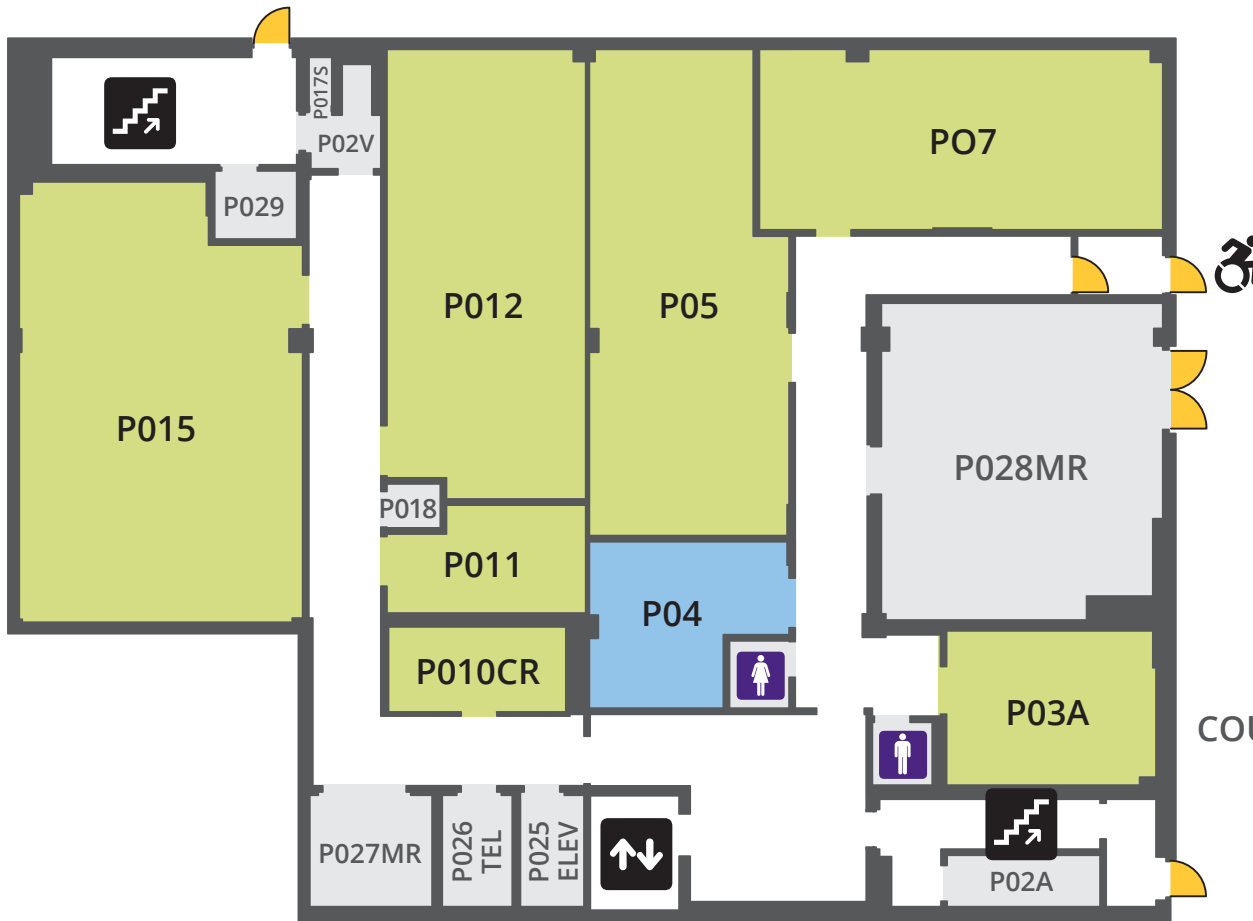

# TEER ENGINEERING BUILDING

## LEVEL 0

-  Restrooms
-  Stairs
-  Elevators
-  ADA Access Doors
-  Exits
-  Classrooms & Labs
-  Offices
-  Other

COURTYARD

## LEVEL 1

-  Restrooms
-  Stairs
-  Elevators
-  Exits
-  Classrooms & Labs
-  Offices
-  Meeting Rooms
-  Other

## LEVEL 4

-  Restrooms
-  Stairs
-  Elevators
-  Exits
-  Classrooms & Labs
-  Offices
-  Other